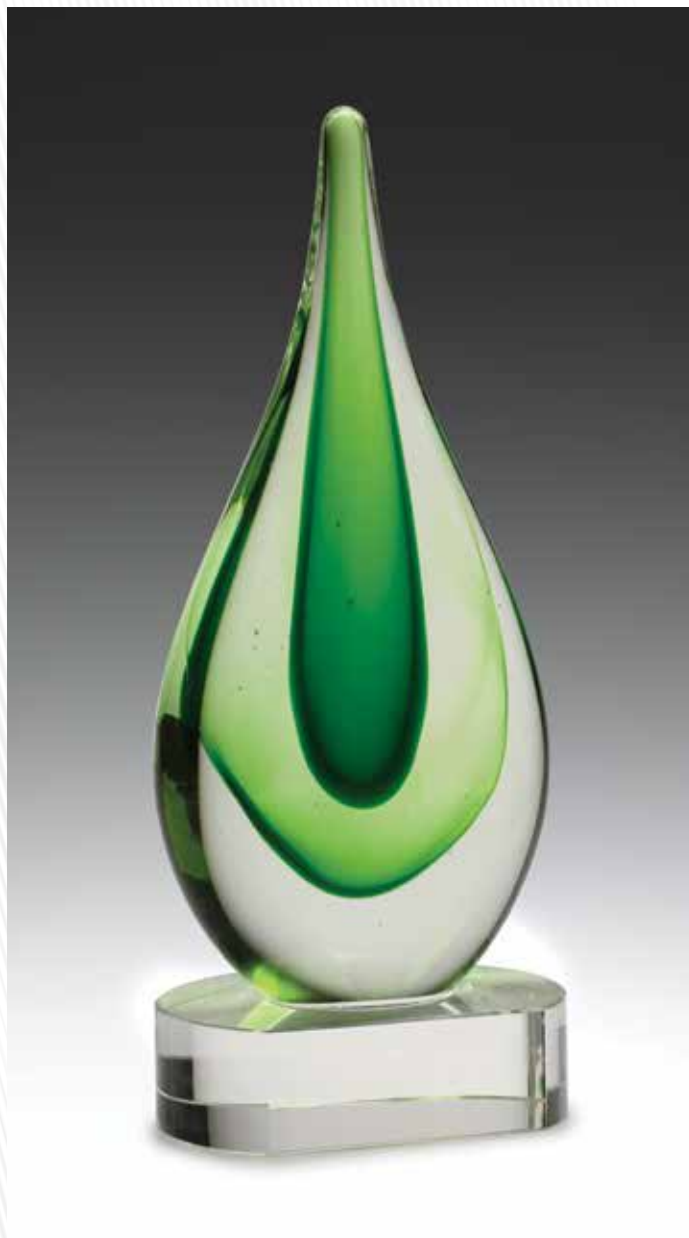

ART GLASS

ART GLASS EARTH

ART GLASS ON CLEAR CRYSTAL BASE 60 x 28mm IN GIFT BOX

NEW

AG310 - 235mm