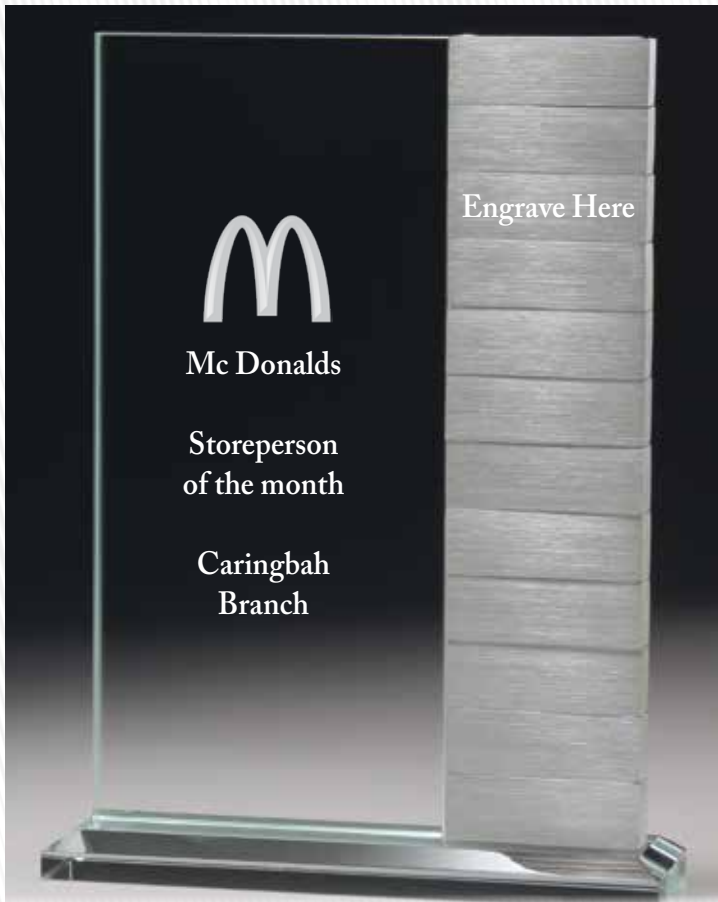

LEGACY TOWER AWARD

10mm THICK GLASS WITH ENGRAVABLE METAL ATTACHMENTS
IN PLAIN BOX
CP255 - 255mm