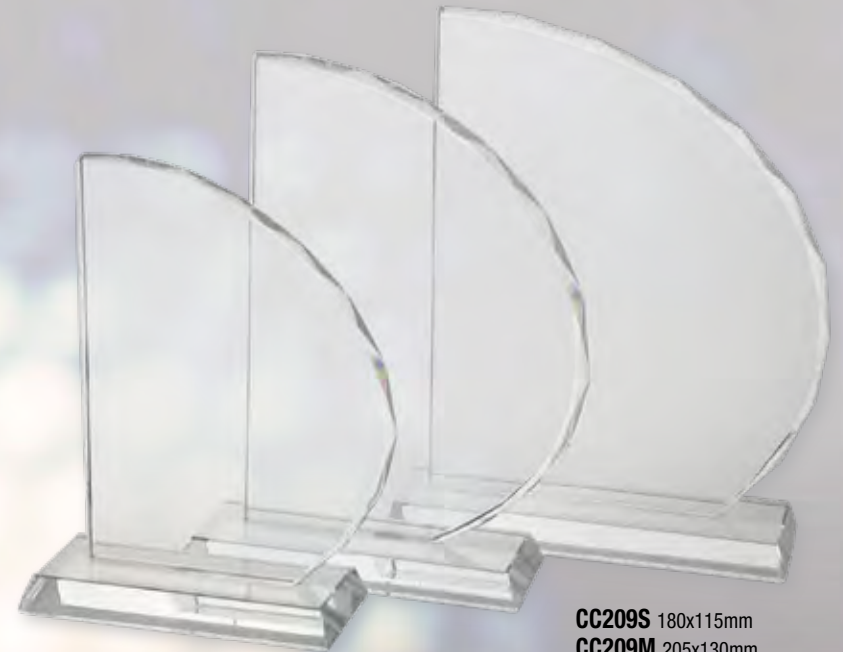

*individually
gift boxed*

CC231L 225x110mm
CC231M 200x110mm
CC231S 180x110mm

*individually
gift boxed*

CC452L 230x155mm
CC452S 190x120mm

prestige glass individually gift boxed

CC429L 210 x145mm
CC429M 190 x130 mm
CC429S 170x110mm