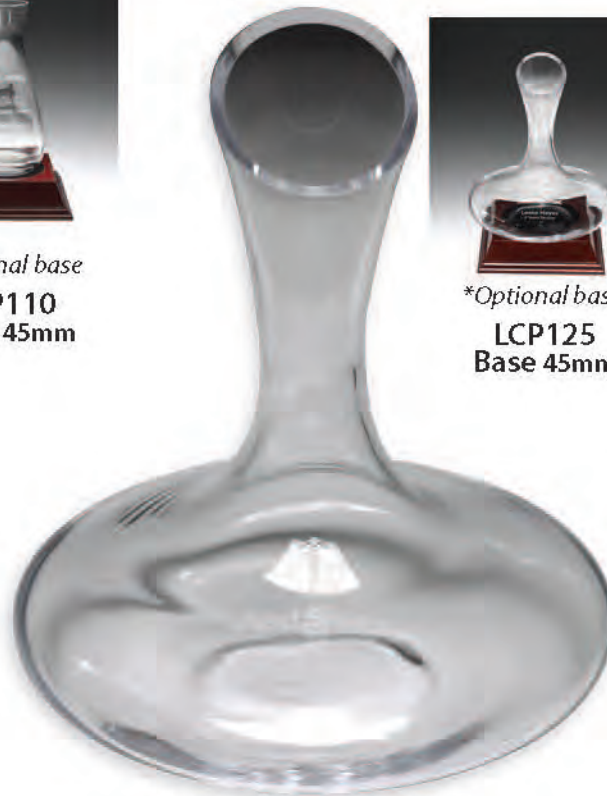

**All glassware sold separately.*

Universal Award Gift Box - PX25

19cm x 25cm x 7.5cm (height)
*External dimensions with lid on.

Gift Box - PX32

13cm x 32cm x 12cm (height)
*External dimensions with lid on
*Wine bottle not included.

Gift Box - PX120

Gift Box - PX230

95

NEW

**Optional base*
LCP110
Base 45mm

Wine Carafe
GD01
1000ml

NEW

**Optional base*
LCP125
Base 45mm