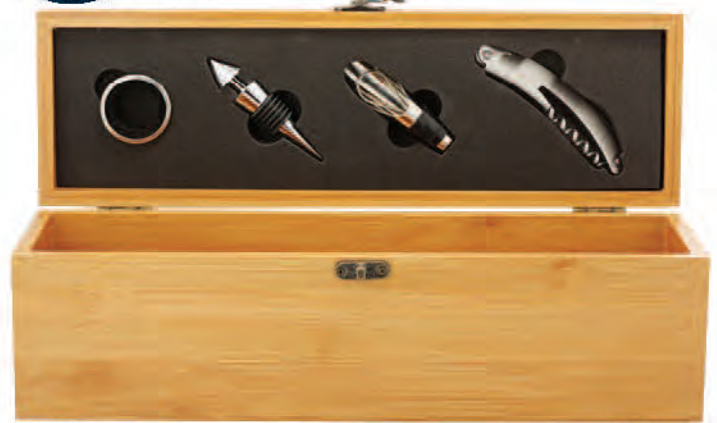

*Bamboo

WBX16

NEW